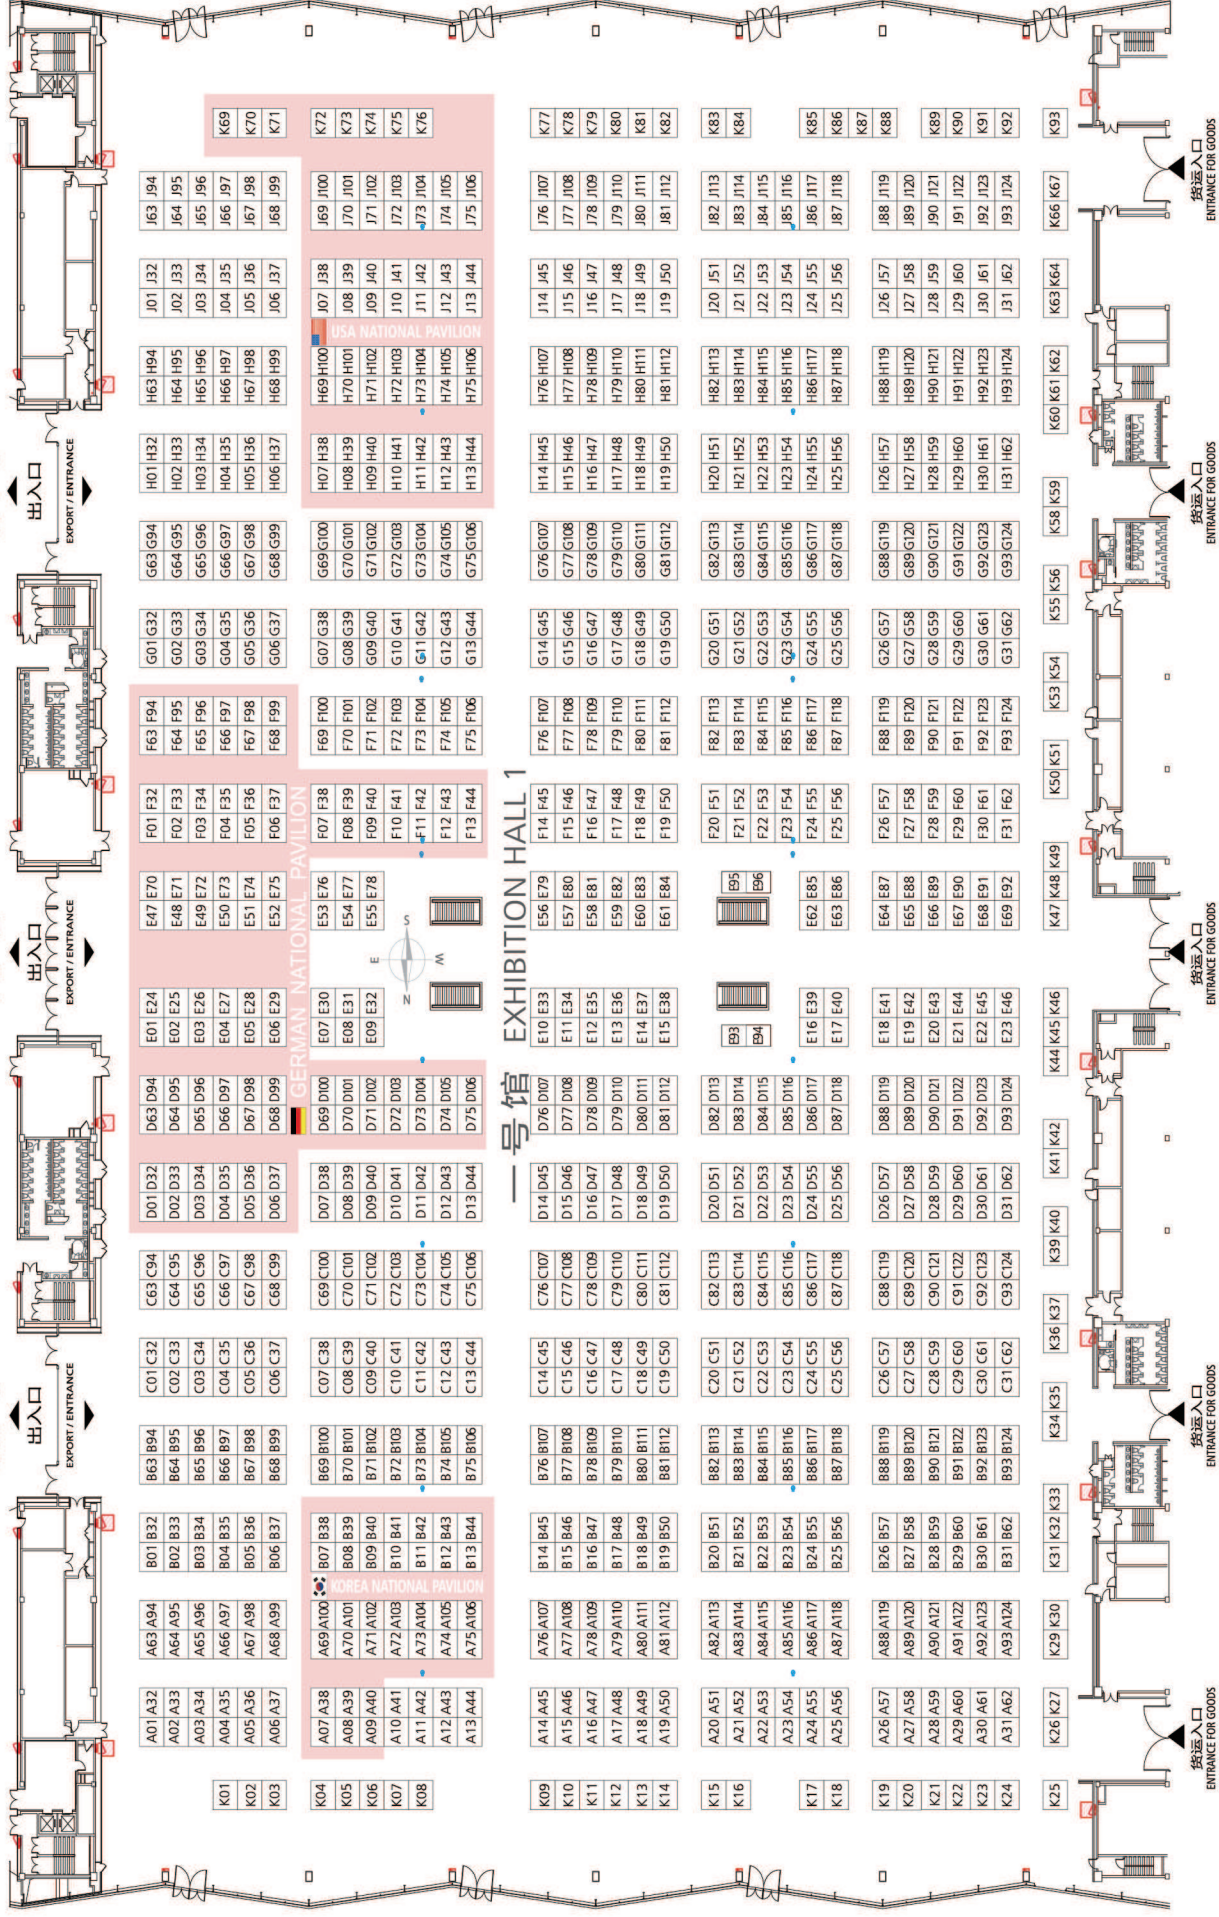

H1-3

H1-2

H1-1