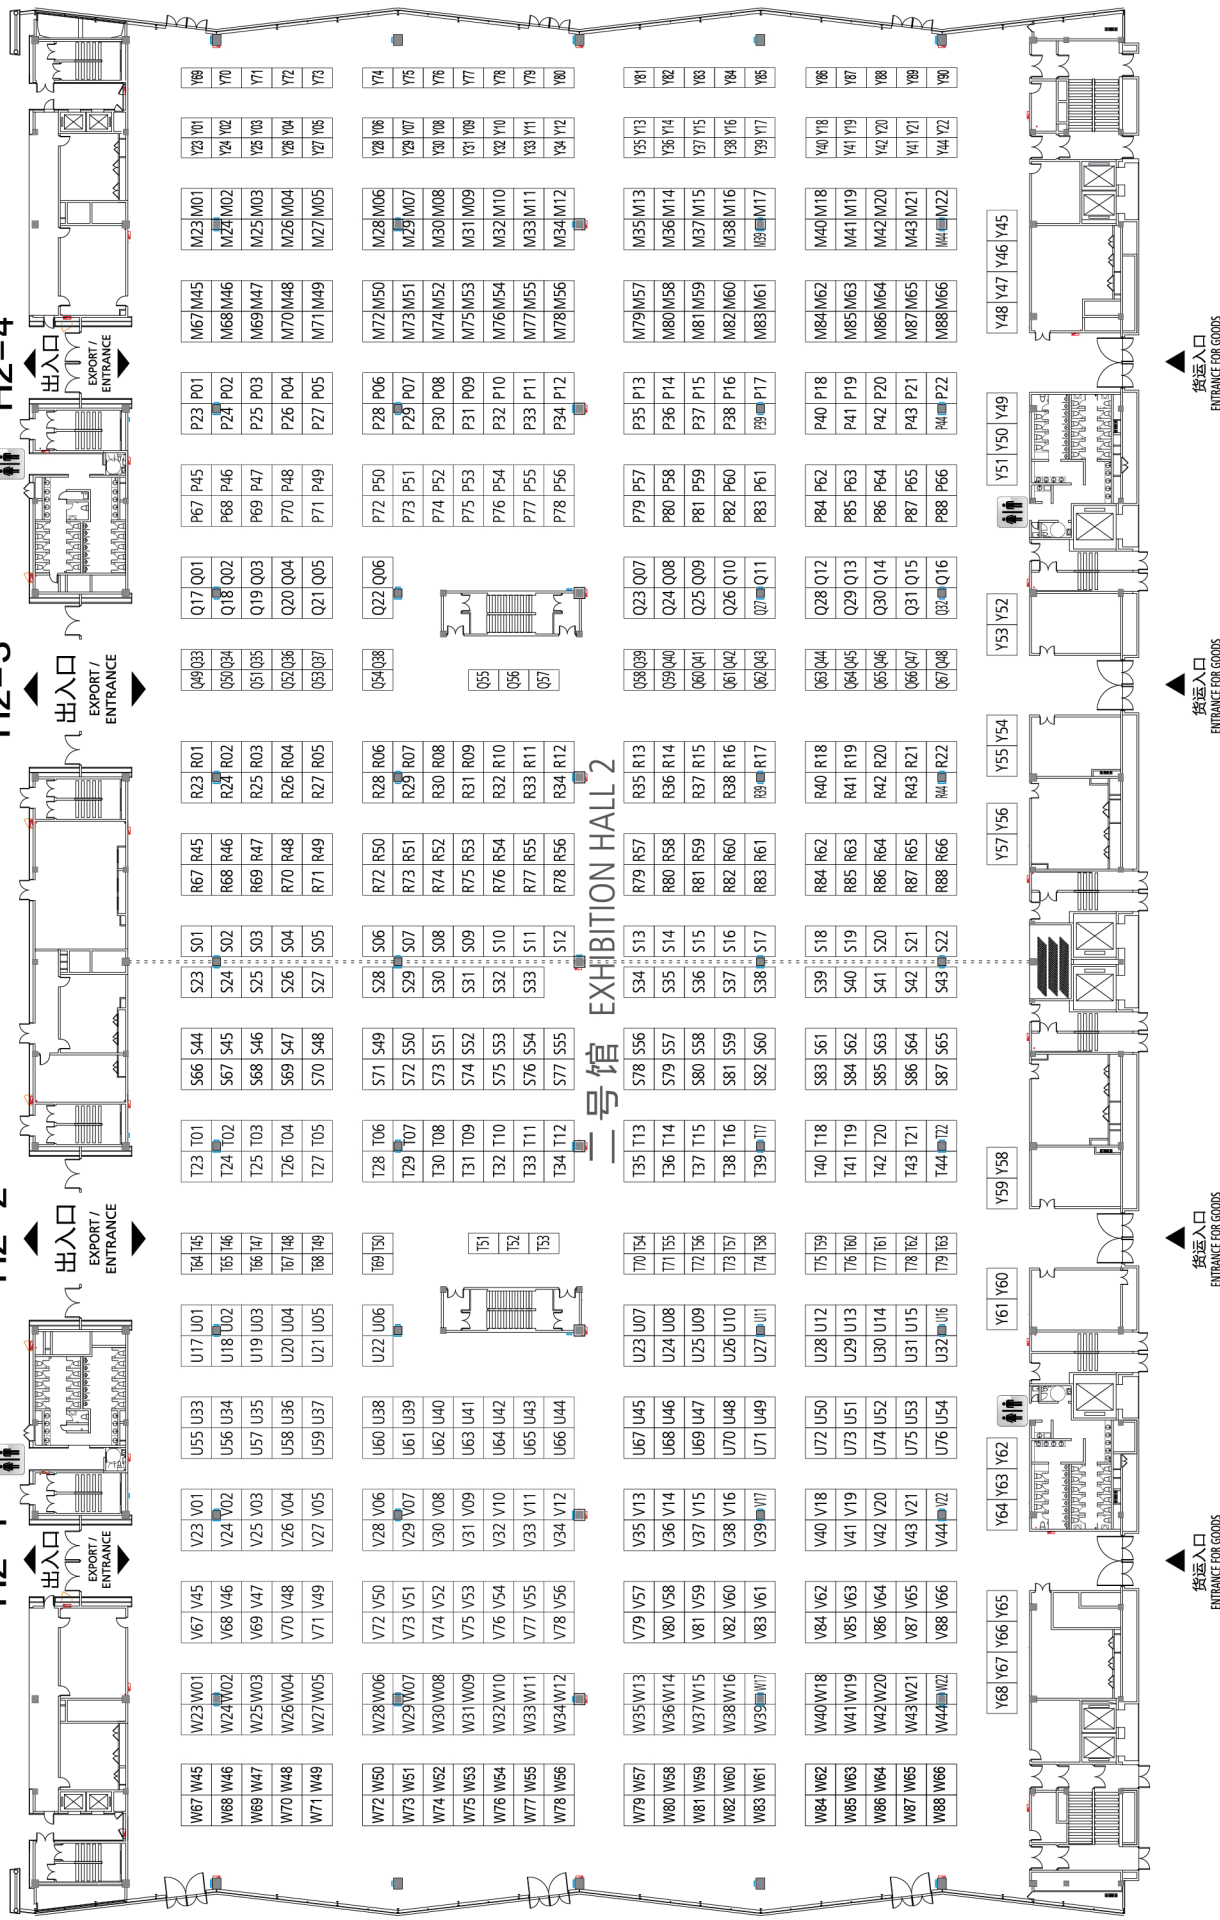

H2-1

H2-2

H2-3

H2-4